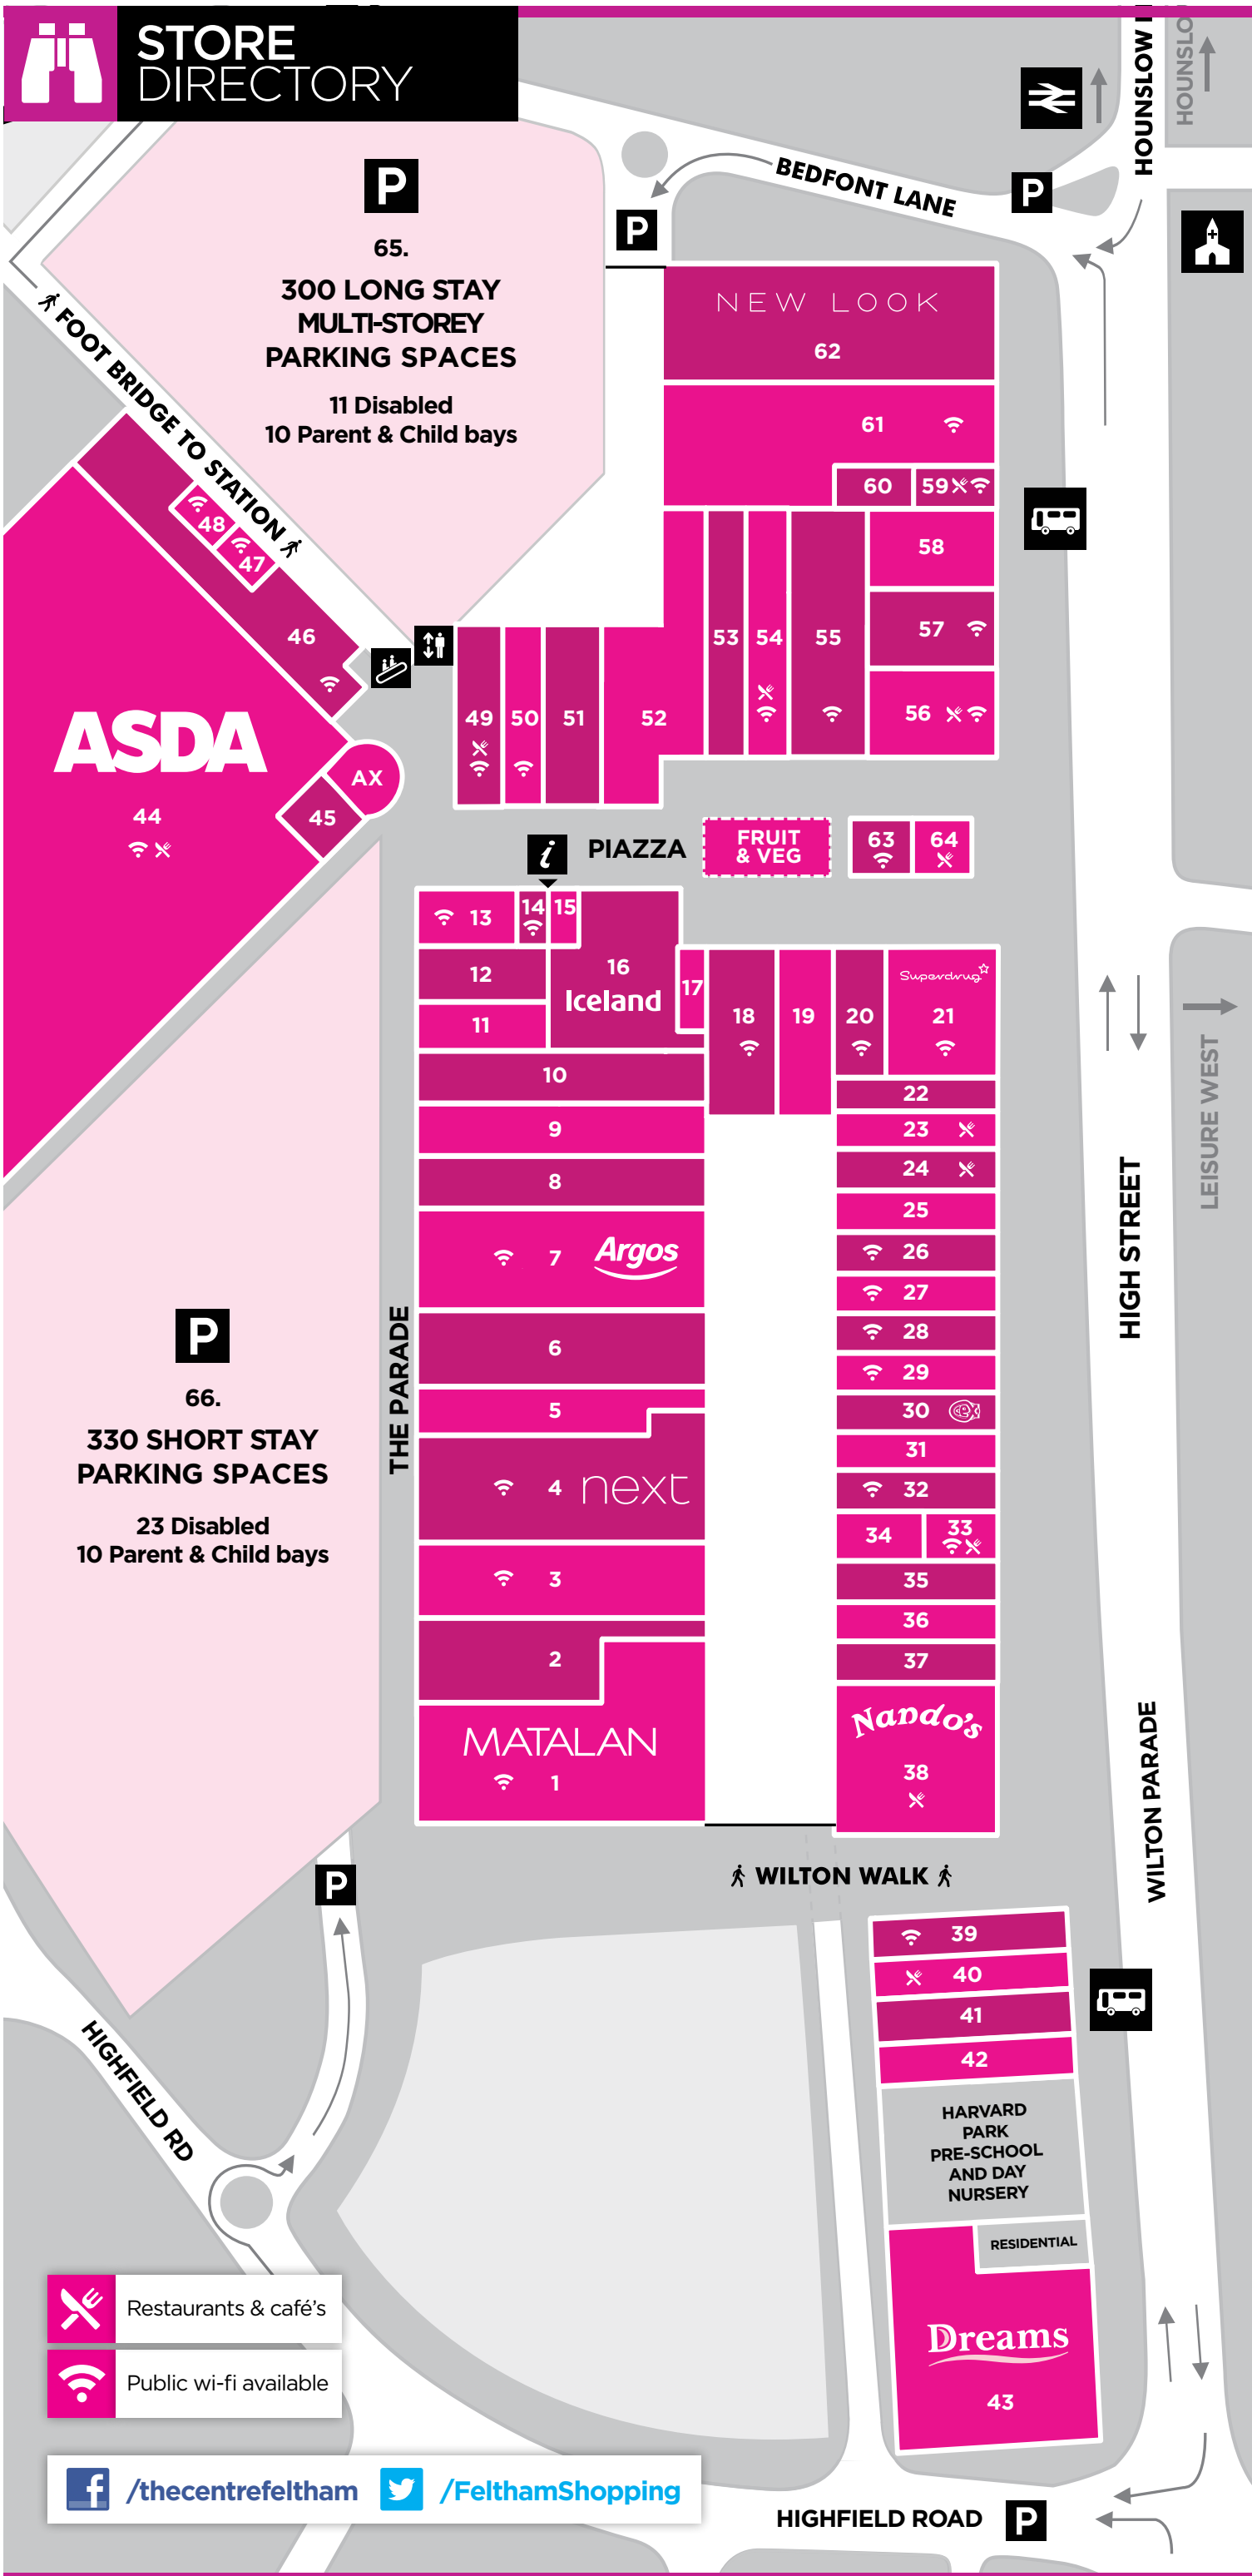

STORE DIRECTORY

Fashion & Footwear

- 44. ASDA George
- 3. Dorothy Perkins
- 6. JD Sports
- 1. Matalan
- 62. New Look
- 4. Next
- 5. Select
- 53. Shoe Zone
- 10. Sports Direct

Groceries

- 61. £Stretcher
- 44. ASDA Superstore
- 16. Iceland
- 58. Nisa Local
- 29. Post Office
- 2. Poundland
- P. Fruit & Veg (Piazza)

Stationery, Cards & Books

- 44. ASDA
- 9. Cards Direct
- 51. Card Factory
- 58. Nisa Local
- 8. The Works
- 29. Post Office
- 2. Poundland
- 61. £Stretcher

Homeware & Electrical

- 61. £Stretcher
- 20. 3 Mobile
- 7. Argos
- 43. Dreams
- 63. Carphone Warehouse
- 30. CeX
- 50. EE
- 2. Poundland
- 26. Specsavers
- 10. Sports Direct
- 21. Superdrug
- 11. Vodafone

Cafés & Restaurants

- 44. ASDA Café
- 23. The Bistro
- 54. Costa
- 24. Golden Empire Restaurant
- 59. Greggs
- 56. Moon on the Square Pub
- 38. Nando's
- 49. Starbucks
- 40. Tennessee Fried Chicken
- 33. Three Flames

Car Parking Facilities

- 65. Long stay Multi-storey Parking (300 spaces [11 Disabled, 10 Parent and Child bays])
- 66. Short stay Parking (330 spaces [23 Disabled, 10 Parent and Child bays])

Services

- 41. BetFred
- 31. Cash Generators
- 22. Casino Slots
- 27. Corals
- 42. Princess Alice Hospice
- 46. Travelodge
- 32. William Hill
- 29. Post Office
- 44. Post Box